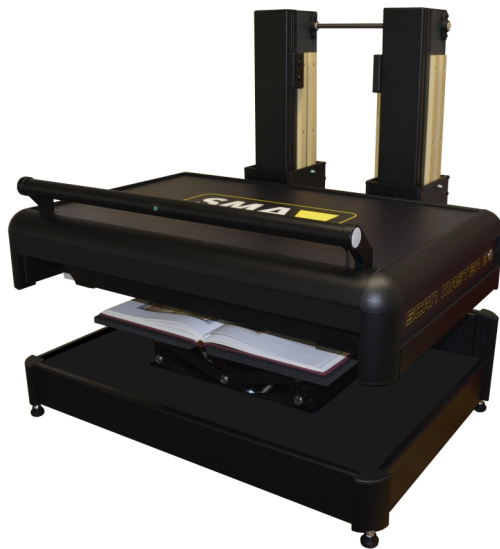

SMA

SMASCANNERS.COM

Scanning Range
432 x 300 mm (17 x 11.8 inches)

Maximum Optical Resolution
600 dpi

Scan Speed
300 dpi color - 2.5 seconds
600 dpi color - 4.5 seconds

Illumination
LED Technology

Interface
USB 2.0

Driver
Twain

Supported Operating Systems
Windows XP / Vista / Windows 7 / Windows 8 / Windows 10

Software
PaperPort - Standard application for document scanning
Features like cropping and deskewing available
Any other TWAIN software can be utilized along with the SCAN MASTER 3

Options
120 degree book holder

Dimensions & Weight
W: 70 cm D: 50 cm H: 70 cm
40 kg (without PC and Monitor)

Technical Information