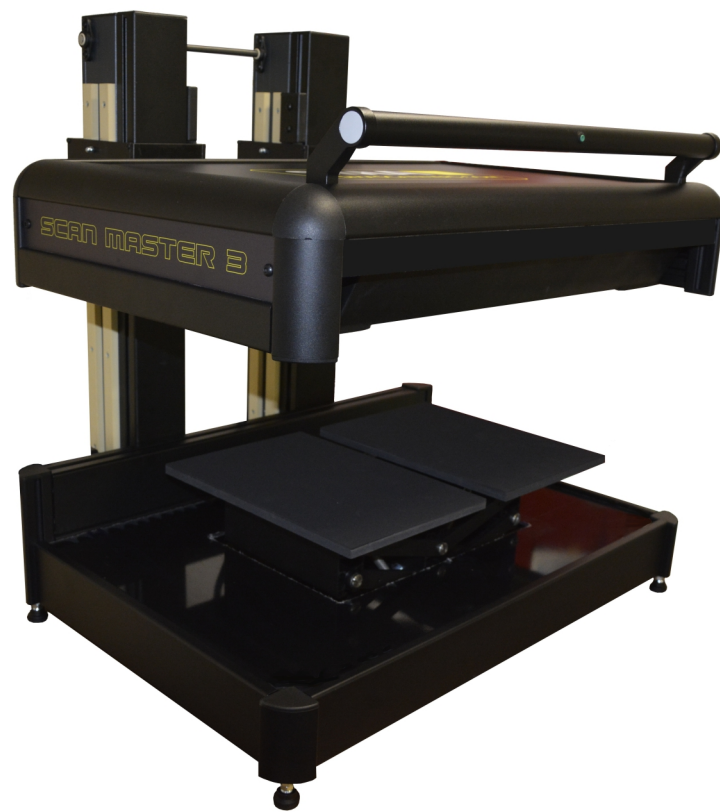

SMA

SMASCANNERS.COM

SCAN MASTER 3

A3+ BOOK SCANNER

The New Portable Low Cost Book Scanner

The SCAN MASTER 3 was designed to scan books in high quality at a reasonable price. It is a light desktop unit that can be moved around easily. With a scan speed of less than 3 seconds (A3, 300 dpi, color) it offers high productivity combined with high quality output.

New Book Cradle Concept

The SCAN MASTER 3 is equipped with a new manual self-leveling book cradle. Much like opening a glass plate the operator simply lifts the top of the scanner, places the book and closes the lid. The scanning process is being released automatically. This concept offers a very high productivity combined with high quality and comes at a rather low price.

User Friendly for the Operator

The SCAN MASTER 3 can be operated independent from ambient light - just like all SMA book scanners. No matter if you position the scanner next to a window or in a shady corner - your scanned images will always be the same quality. In addition, the operator does not get irritated by illumination elements which are necessary with other book scanners.

Mobile Use & Durability

Due to its low weight, small dimensions and rugged design the SCAN MASTER 3 is well suitable for mobile applications. It allows the user to transport the scanner to and from work stations with ease. Moreover the SCAN MASTER 3 is nearly maintenance free.